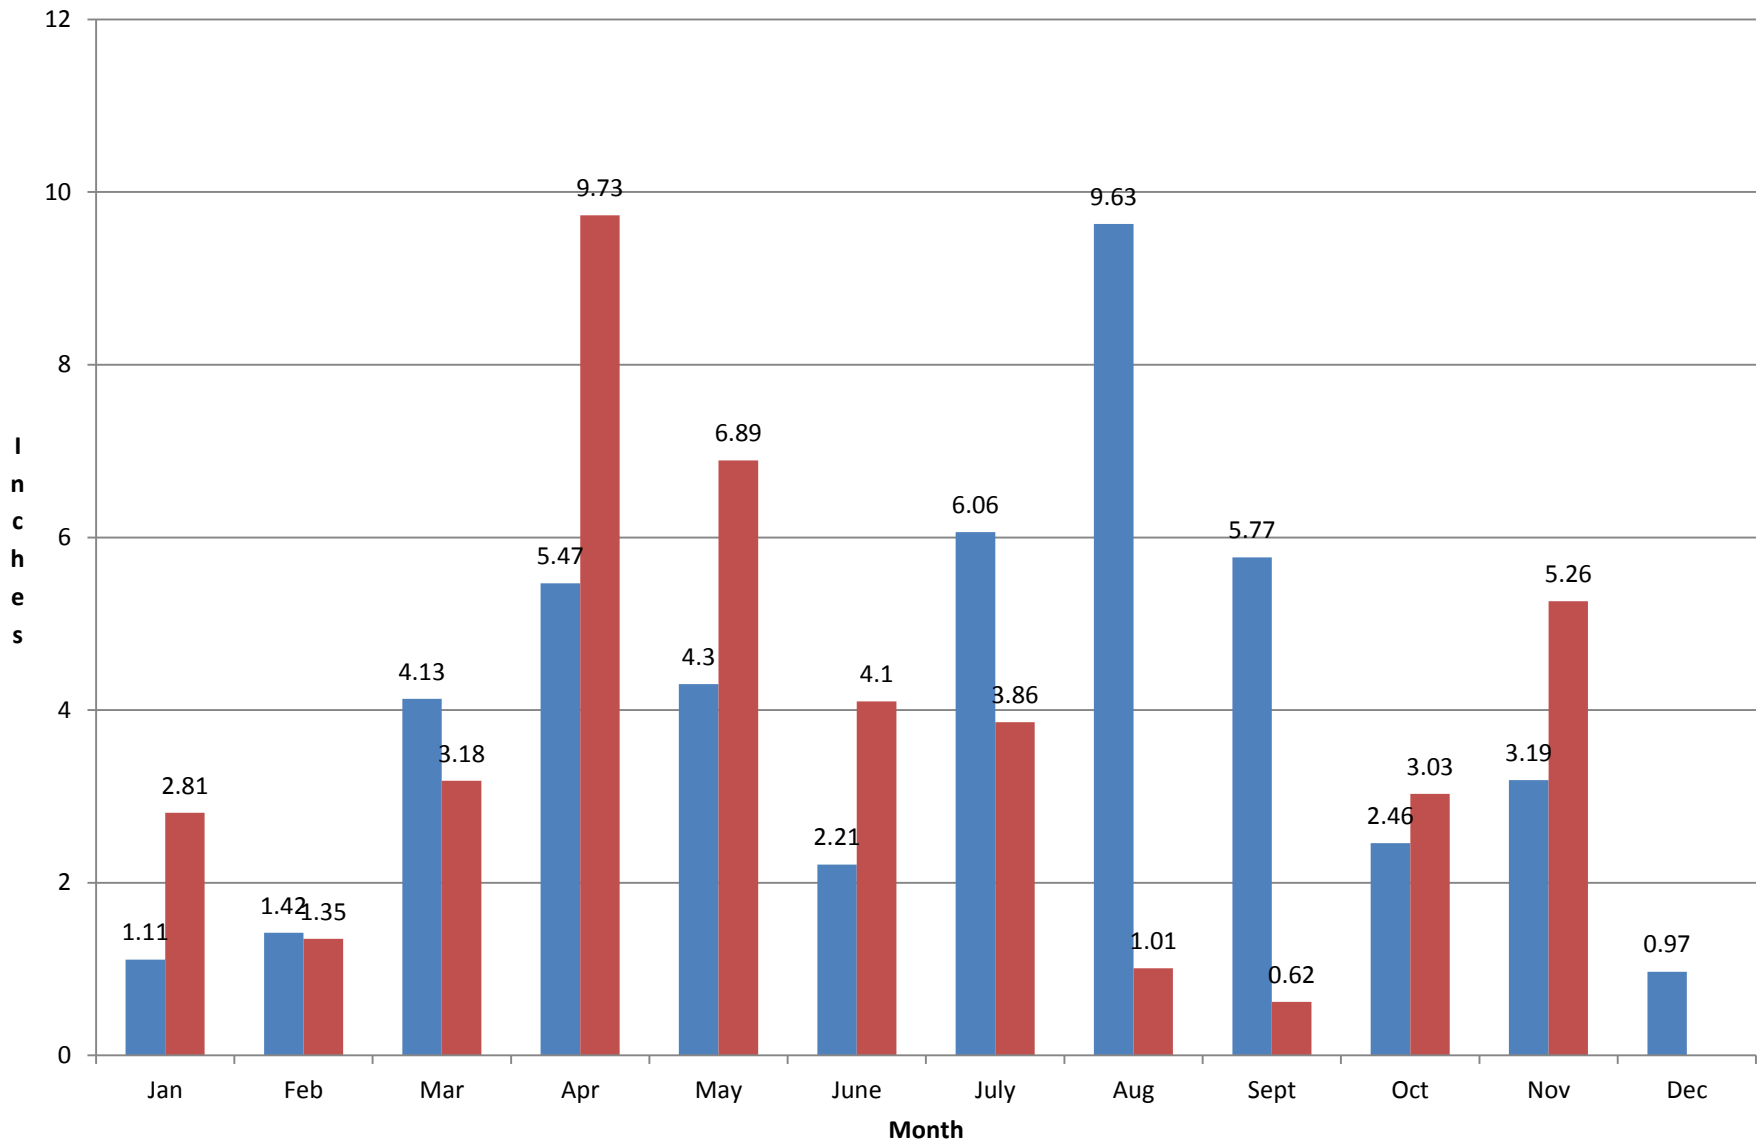

### 2016 & 2017 Precipitation for Alma Weather Station

■ 2016 ■ 2017

Total Precipitation for the Year: Jan-Nov 2016: 45.75"  
Jan-Nov 2017: 41.84"  
Difference: -3.91"