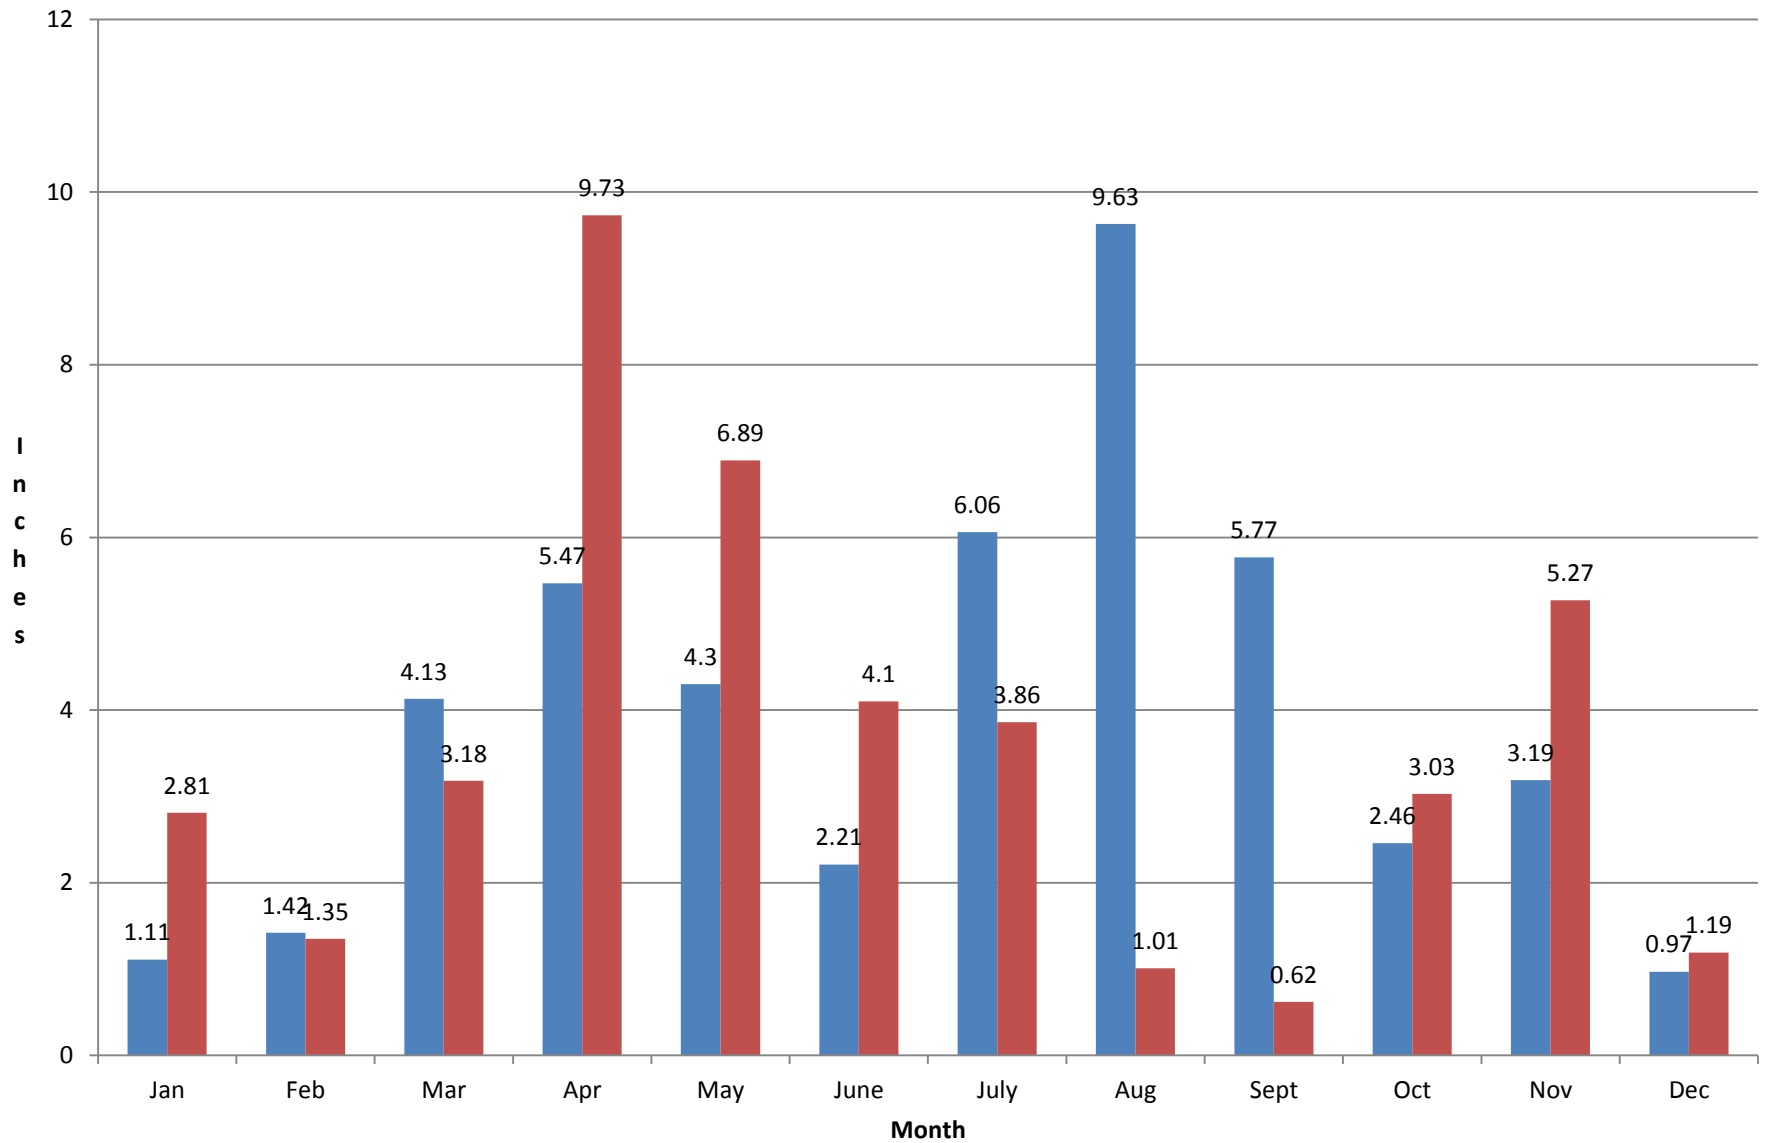

2016 & 2017 Precipitation for Alma Weather Station

■ 2016 ■ 2017

Total Precipitation for the Year: Jan-Nov 2016: 45.75"
Jan-Nov 2017: 43.04"
Difference: -2.71"